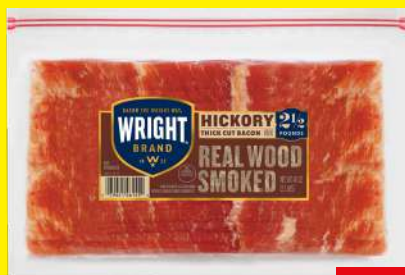

From Wed., April 29 to May 5

original seltzer water
multipack, family size

12 - 33.8 fl. oz. bottles
no. 7010554

Save \$3.69

ea. **6.99**

Lidl Preferred Selection
gold coffee medium roast,
family size

2 ct.
35.2 oz.
no. 235184

Save 99¢

ea. **12.99**

Wright Brand®
real wood smoked
hickory thick cut bacon

40 oz.
no. 219459

Save \$4.31

ea. **13.99**

organic golden
maple syrup,
family size

32 fl. oz.
no. 260315