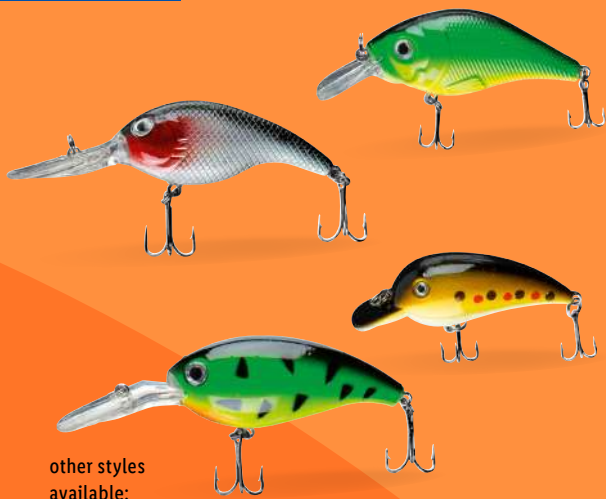

From Mon., May 4

rod length: 82.7 in.
retracted length: 21.3 in.
reel size: 2000

**CRIVIT
fishing
rod and
reel**

no. 539643

ea. **14.99**

other styles
available:

**CRIVIT
fishing lure set**

choose from assorted styles
no. 539642