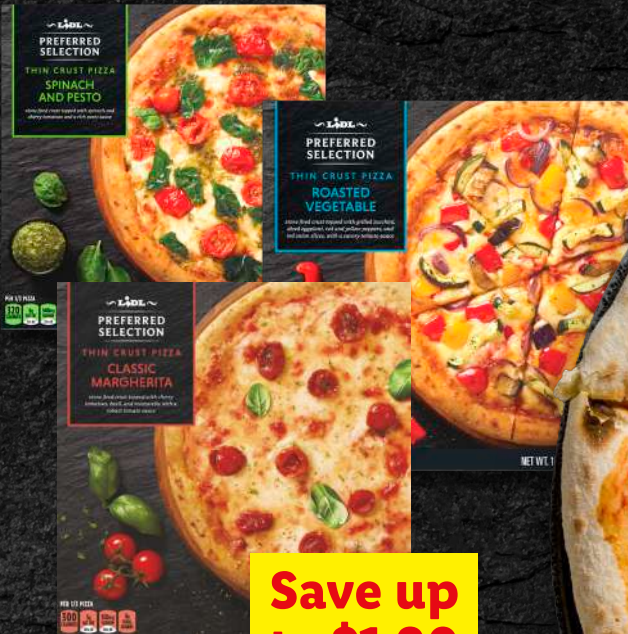

Lidl Preferred Selection
super premium ice cream
choose from assorted varieties
48 fl. oz.
no. 7004830 - 7004831

Save \$1.50

ea. **3.99**

Save up
to \$1.90

Lidl Preferred
Selection frozen
thin crust pizza
choose from
assorted varieties
14 - 16.3 oz.
no. 7012812 - 7012814 - 7012816