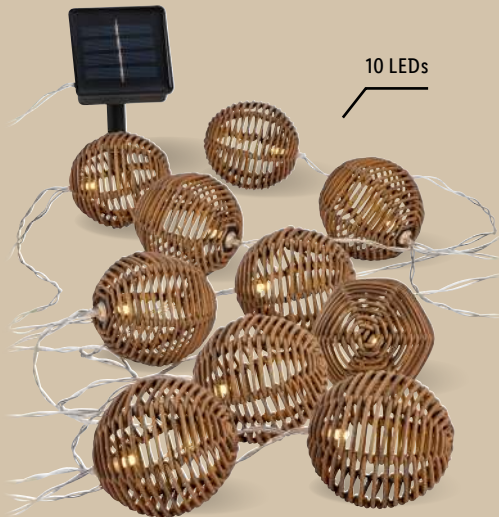

other styles available:

LIVARNO rattan string lights

choose from assorted styles
no. 539583

ea. **9.99**